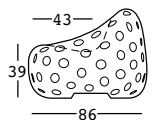

STRUTTURA/STRUCTURE

PE - Polietilene/Polyethylene
colore base/basic colour

GROSS WEIGHT:

kg 16,2

DETAILS:

Fori da 6 cm/
6 cm holes

Necessita di 1 Kit Luce/
Needs 1 Light Kit

6284

C2

KIT LUCE/LIGHT KIT

- A4182 kit luce LED per esterni/outdoor LED light kit
- A4688 kit luce LED naturale per esterni
  outdoor natural LED light kit
- A4572 kit luce LED per esterni opalino
  Opaline outdoor LED light kit
- A4690 kit luce LED naturale per esterni opalino
  Opaline outdoor natural LED light kit
- A4722 kit luce LED RGB per esterni con telecomando
  Outdoor RGB LED light kit w/remote control
- A4729 kit luce LED RGB per esterni opalino con telec.
  Opaline outdoor RGB LED light kit w/remote control
- A4724 kit luce LED RGB per esterni
  Outdoor RGB LED light kit
- A4730 kit luce LED RGB per esterni opalino
  Opaline outdoor RGB LED light kit
- A4307 kit luce LED RGB per interni/esterni con telec.
  Indoor/outdoor RGB LED light kit w/remote control
- A4447 kit luce LED RGB per interni/esterni senza
  trasformatore con telec./Indoor/outdoor RGB LED
  light kit without transformer w/remote control
- A4573 kit luce LED RGB per interni/esterni opalino
  con telecomando/Opaline indoor/outdoor RGB LED
  light kit w/remote control
- A4744 kit LED RGB a batteria per interni/esterni bluetooth
  bluetooth RGB LED light kit with battery indoor/outdoor