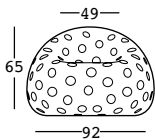

STRUTTURA/STRUCTURE

PE - Polietilene/Polyethylene
colore base/basic colour

GROSS WEIGHT:

kg 16,2

DETAILS:

Fori da 6 cm/
6 cm holes

Necessita di 1 Kit Luce/
Needs 1 Light Kit

6284

C2

KIT LUCE/LIGHT KIT

- A4182 kit luce LED per esterni/outdoor LED light kit
- A4688 kit luce LED naturale per esterni
  outdoor natural LED light kit
- A4572 kit luce LED per esterni opalino
  Opaline outdoor LED light kit
- A4690 kit luce LED naturale per esterni opalino
  Opaline outdoor natural LED light kit
- A4722 kit luce LED RGB per esterni con telecomando
  Outdoor RGB LED light kit w/remote control
- A4729 kit luce LED RGB per esterni opalino con telec.
  Opaline outdoor RGB LED light kit w/remote control
- A4724 kit luce LED RGB per esterni
  Outdoor RGB LED light kit
- A4730 kit luce LED RGB per esterni opalino
  Opaline outdoor RGB LED light kit
- A4307 kit luce LED RGB per interni/esterni con telec.
  Indoor/outdoor RGB LED light kit w/remote control
- A4447 kit luce LED RGB per interni/esterni senza
  trasformatore con telec./Indoor/outdoor RGB LED
  light kit without transformer w/remote control
- A4573 kit luce LED RGB per interni/esterni opalino
  con telecomando/Opaline indoor/outdoor RGB LED
  light kit w/remote control
- A4744 kit LED RGB a batteria per interni/esterni bluetooth
  bluetooth RGB LED light kit with battery indoor/outdoor