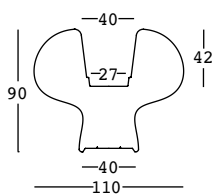

**STRUTTURA/STRUCTURE**

**PE** - Polietilene/*Polyethylene*  
**colore base/basic colour**

**6270**

C2

**CAPACITY:**

Lt 43

**GROSS WEIGHT:**

kg 28,5

### GROSS WEIGHT:

kg 28,5