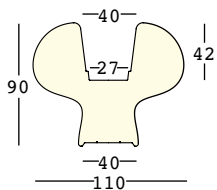

indoor

8270 - indoor

9270 - outdoor