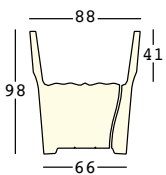

## STRUTTURA/STRUCTURE

PE - Polietilene/Polyethylene  
colore base/basic colour

indoor

8223 - indoor

98

9223 - outdoor

98

outdoor