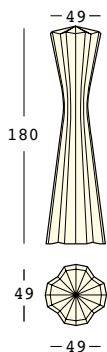

frozen lamp light

design Matteo Ragni +
Maurizio Prina

STRUTTURA/STRUCTURE

PE - Polietilene/Polyethylene
colore base/basic colour

KIT LUCE/LIGHT KIT

8339

98

GROSS WEIGHT: