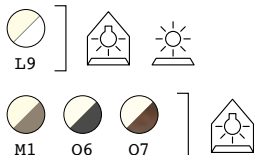

8248

KIT LUCE/LIGHT KIT

1. **A4183** kit luce LED per interni/*indoor LED light kit*
   A4689 kit luce LED naturale per interni
   indoor natural LED light kit
   A4182 kit luce LED per esterni/*outdoor LED light kit*
   A4688 kit luce LED naturale per esterni
   outdoor natural LED light kit
   A4721 kit luce LED RGB per interni con telecomando
   indoor RGB LED light kit w/remote control
   A4723 kit luce LED RGB per interni
   Indoor RGB LED light kit
   A4722 kit luce LED RGB per esterni con telecomando
   outdoor RGB LED light kit w/remote control
   A4724 kit luce LED RGB per esterni
   Outdoor RGB LED light kit
   A4307 kit luce LED RGB per interni/esterni con telec.
   Indoor/outdoor RGB LED light kit w/remote control
   A4447 kit luce LED RGB per interni/esterni senza
   trasformatore con telec./*Indoor/outdoor RGB LED
   light kit without transformer w/remote control*
   A4744 kit LED RGB a batteria per interni/esterni bluetooth
   bluetooth RGB LED light kit with battery indoor/outdoor