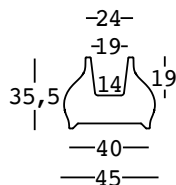

fuzzy pot

design Eddy Antonello

STRUTTURA/STRUCTURE

PE - Polietilene/Polyethylene
colore base/basic colour

6237

CAPACITY:

Lt 4

GROSS WEIGHT:

A4626

DIMENSIONS:

Cm 59x1 h

Cm 59x1 h

Cm 120x60x1 h

GROSS WEIGHT:

Kg 4,9

Kg 4,6