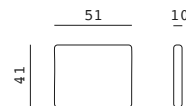

CUSCINO ARREDO ARIA

design Raffaello Galiotto

**Ref. 36330.01**

0,5

peso prodotto in kg
weight of product in kg

4

0,068m³imballo cartonato - pz e volume in m³
carton packing - pcs and volume in cbm

144 pz