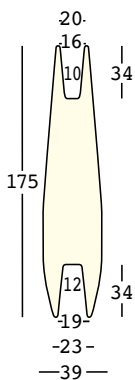

6207 Lt 2-4

6208 Lt 4,5-6,5

GROSS WEIGHT:

6207 kg 6,9

6208 kg 15

ACCESSORIES:

Necessita di/Needs:

A4205 + A4184

nicole light

design Ilaria Marelli

STRUTTURA/STRUCTURE

PE - Polietilene/Polyethylene
colore base/basic colour

KIT LUCE/LIGHT KIT

8208

98

GROSS WEIGHT: